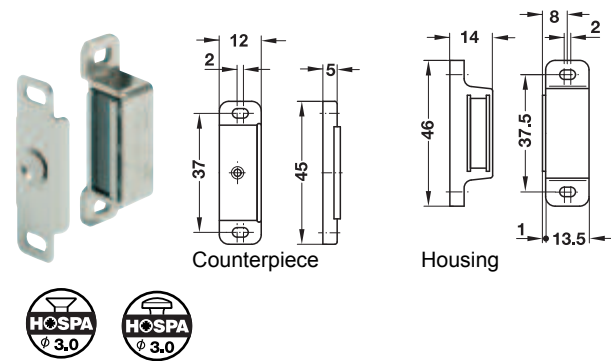

## → Pull 3.0 – 4.0 kg or 4.0 – 5.0 kg

- Material: Housing and counterpiece: Plastic
- Version: Movable housing and counterpiece
- Adjustment facility: With slots in housing and counterpiece
- Installation: Housing and counterpiece for screw fixing

Pull kg	Colour	Cat. No.
3 – 4	White	246.26.711
	Brown	246.26.113
4 – 5	White	246.29.712
	Brown	246.29.114

Packing: 1 or 50 pieces

## → Pull 4.0 kg

- Material: Housing: Zinc alloy, counterpiece: Metal
- Version: Movable housing and counterpiece
- Adjustment facility: With slots in housing and counterpiece
- Installation: Housing and counterpiece for screw fixing