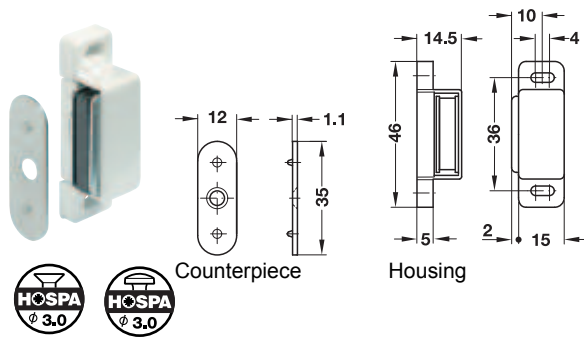

## → Pull 2.0 kg

- Material: Housing: Plastic, counterpiece: Steel
- Finish/colour: Housing: White, brown, black or silver coloured, counterpiece: Nickel plated
- Version: Movable housing, rigid counterpiece
- Adjustment facility: With slot in the housing
- Installation: Housing and counterpiece for screw fixing

## → Pull 3.0 – 4.0 kg or 4.0 – 5.0 kg

- Material: Housing: Plastic, counterpiece: Steel
- Colour: Housing: White, brown or black
- Version: Movable housing, rigid counterpiece
- Adjustment facility: With slot in the housing
- Installation: Housing and counterpiece for screw fixing

## → Pull 3.0 – 4.0 kg or 4.0 – 5.0 kg

- Material: Housing and counterpiece: Plastic
- Version: Movable housing and counterpiece
- Adjustment facility: With slots in housing and counterpiece
- Installation: Housing and counterpiece for screw fixing

## → Pull 4.0 kg

- Material: Housing: Zinc alloy, counterpiece: Metal
- Version: Movable housing and counterpiece
- Adjustment facility: With slots in housing and counterpiece
- Installation: Housing and counterpiece for screw fixing