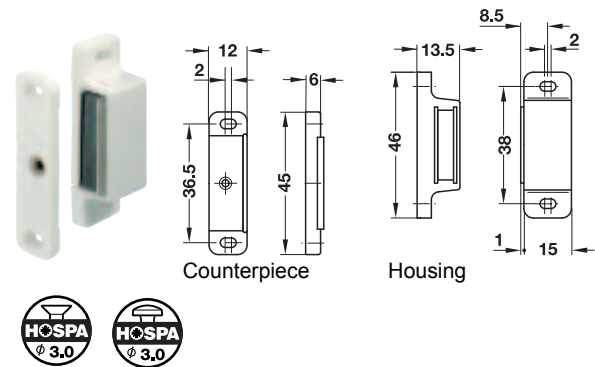

## → Pull 2.0 kg

- Material: Housing: Plastic, counterpiece: Steel
- Finish/colour: Housing: White, brown, black or silver coloured, counterpiece: Nickel plated
- Version: Movable housing, rigid counterpiece
- Adjustment facility: With slot in the housing
- Installation: Housing and counterpiece for screw fixing

## → Pull 3.0 – 4.0 kg or 4.0 – 5.0 kg

- Material: Housing: Plastic, counterpiece: Steel
- Colour: Housing: White, brown or black
- Version: Movable housing, rigid counterpiece
- Adjustment facility: With slot in the housing
- Installation: Housing and counterpiece for screw fixing

## → Pull 3.0 – 4.0 kg or 4.0 – 5.0 kg

- Material: Housing and counterpiece: Plastic
- Version: Movable housing and counterpiece
- Adjustment facility: With slots in housing and counterpiece
- Installation: Housing and counterpiece for screw fixing

## → Pull 4.0 kg

- Material: Housing: Zinc alloy, counterpiece: Metal
- Version: Movable housing and counterpiece
- Adjustment facility: With slots in housing and counterpiece
- Installation: Housing and counterpiece for screw fixing