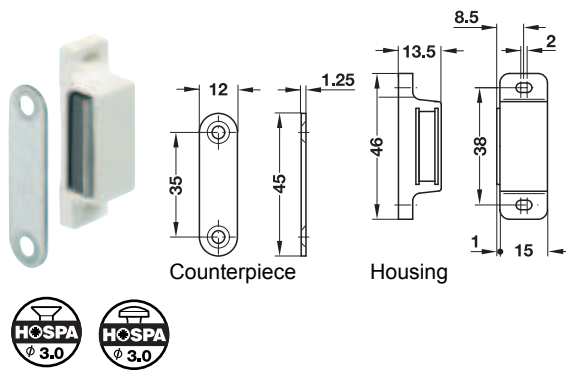

## → Pull 2.0 kg

- Material: Housing: Plastic, counterpiece: Steel
- Finish/colour: Housing: White, brown, black or silver coloured, counterpiece: Nickel plated
- Version: Movable housing, rigid counterpiece
- Adjustment facility: With slot in the housing
- Installation: Housing and counterpiece for screw fixing

## → Pull 3.0 – 4.0 kg or 4.0 – 5.0 kg

- Material: Housing: Plastic, counterpiece: Steel
- Colour: Housing: White, brown or black
- Version: Movable housing, rigid counterpiece
- Adjustment facility: With slot in the housing
- Installation: Housing and counterpiece for screw fixing

## → Pull 3.0 – 4.0 kg or 4.0 – 5.0 kg

- Material: Housing and counterpiece: Plastic
- Version: Movable housing and counterpiece
- Adjustment facility: With slots in housing and counterpiece
- Installation: Housing and counterpiece for screw fixing

## → Pull 4.0 kg

- Material: Housing: Zinc alloy, counterpiece: Metal
- Version: Movable housing and counterpiece
- Adjustment facility: With slots in housing and counterpiece
- Installation: Housing and counterpiece for screw fixing